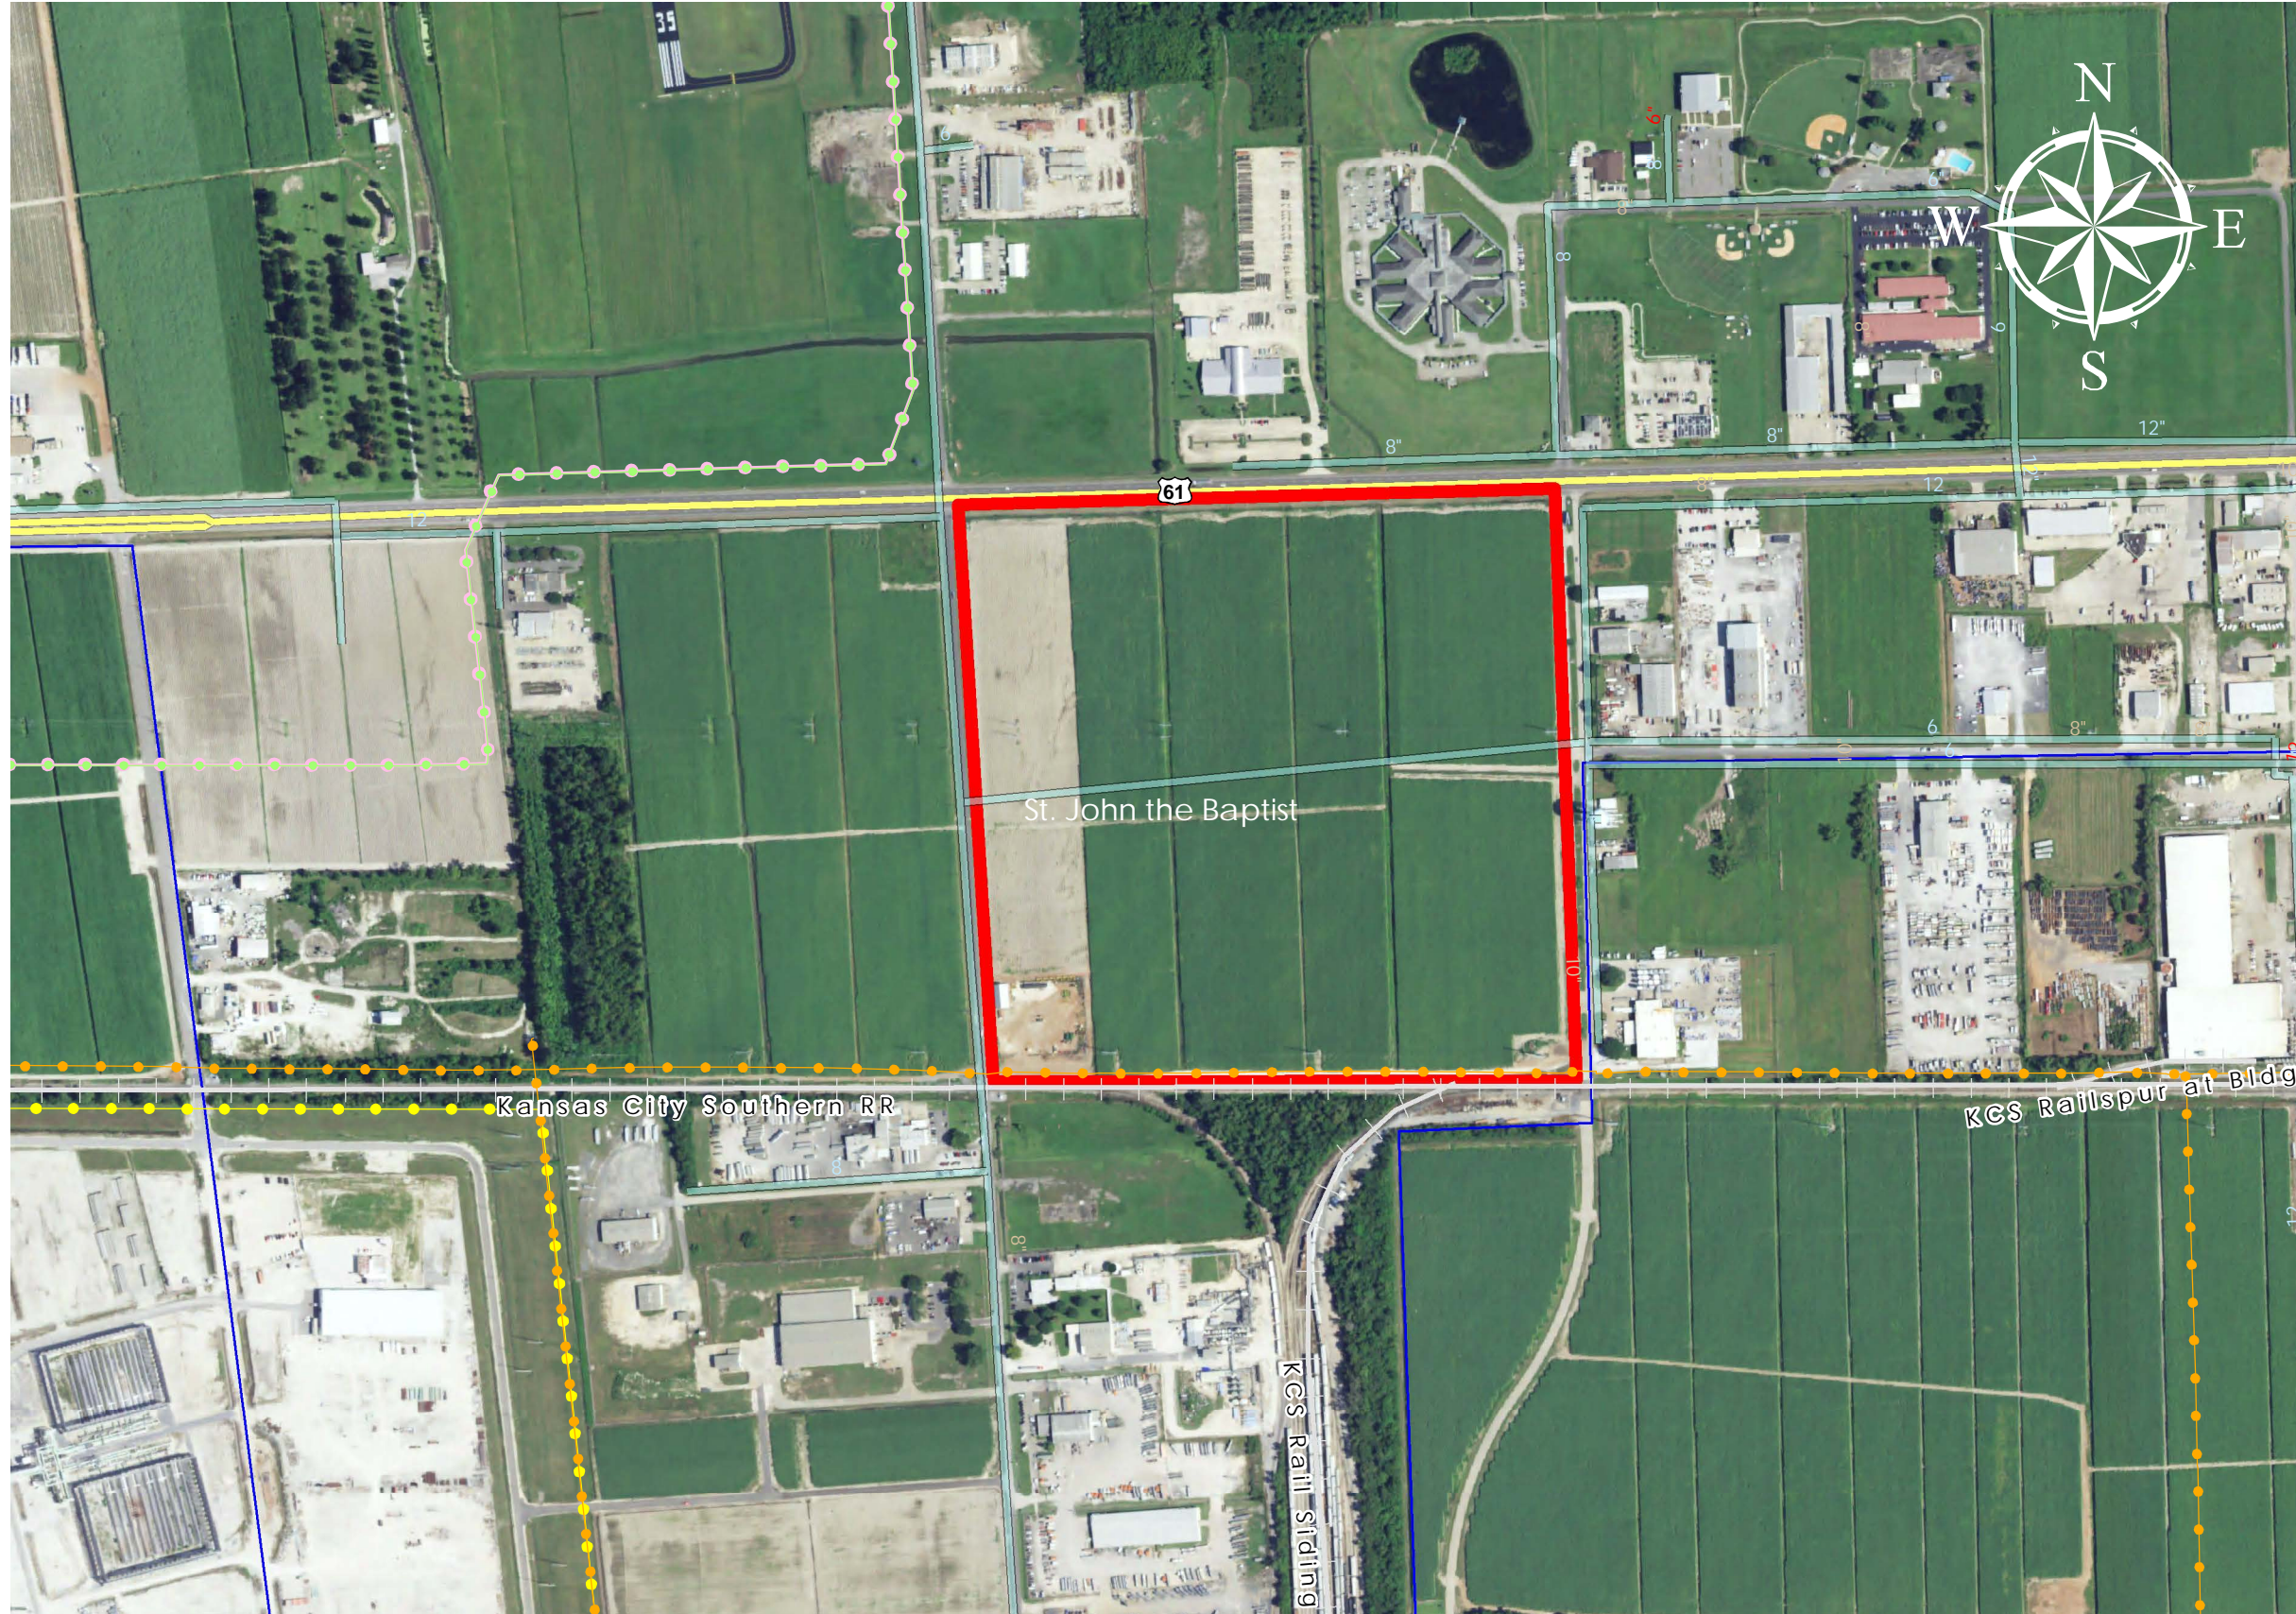

# GUIDRY PROPERTY (#76)

- GUIDRY PROPERTY**  
84 Acres      33.9 Hectares  
1,900' KCS Rail Onsite      579.1m KCS Rail Onsite
- Resident Industry
- Railroads
- Interstates
- Butane/Isobutane
- U.S. Highway
- Hydrogen
- State Highway
- Natural Gas
- Waterline
- Wastewater
- Propane